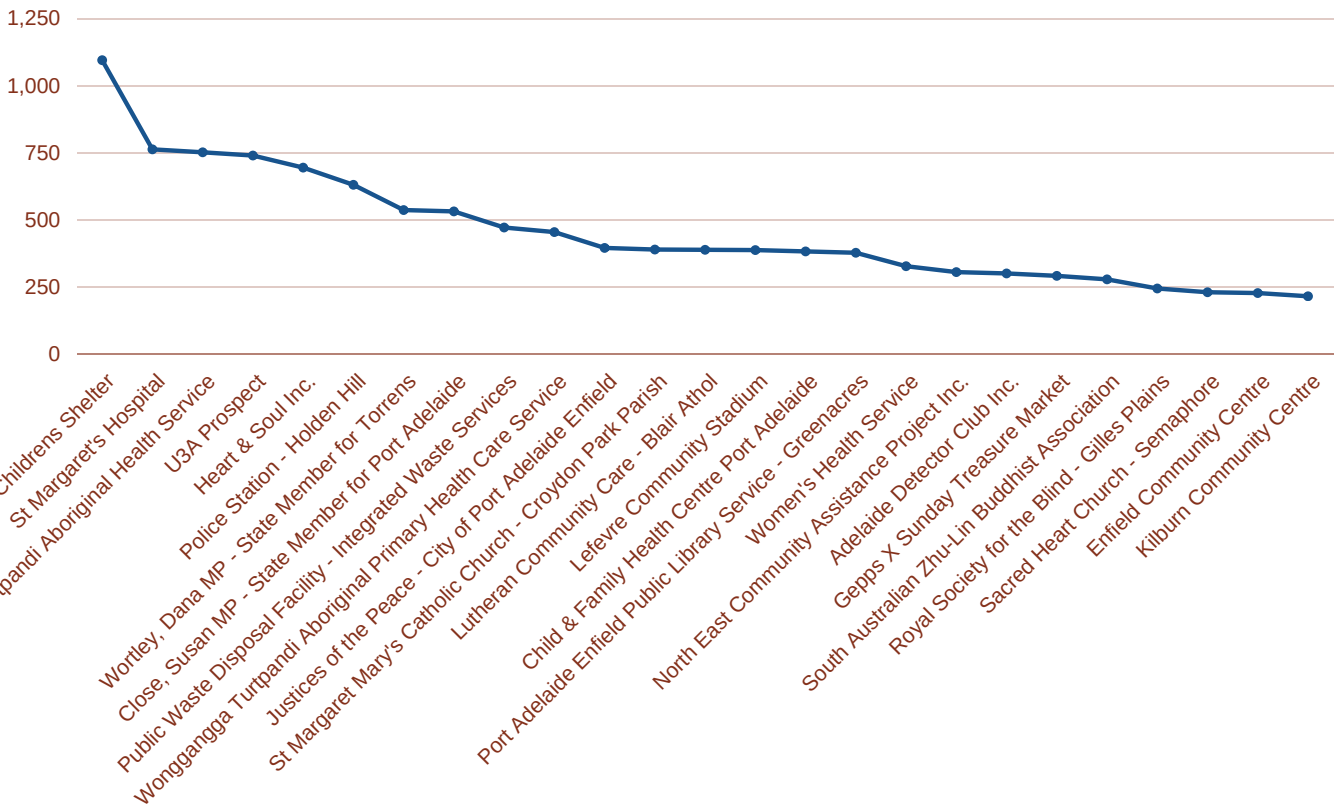

PORT ADELAIDE ENFIELD COUNCIL

WHAT ARE OUR COMMUNITY NEEDS?

18300 SESSIONS

1 JULY 2019 - 30 JUNE 2020

TOP 25 LANDING PAGES:

WHO ARE OUR USERS?