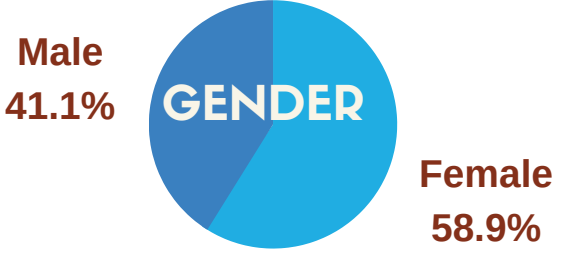

PORT ADELAIDE ENFIELD COUNCIL

WHAT ARE OUR COMMUNITY NEEDS?

18300 SESSIONS

1 JULY 2019 - 30 JUNE 2020

TOP 25 LANDING PAGES:

WHO ARE OUR USERS?