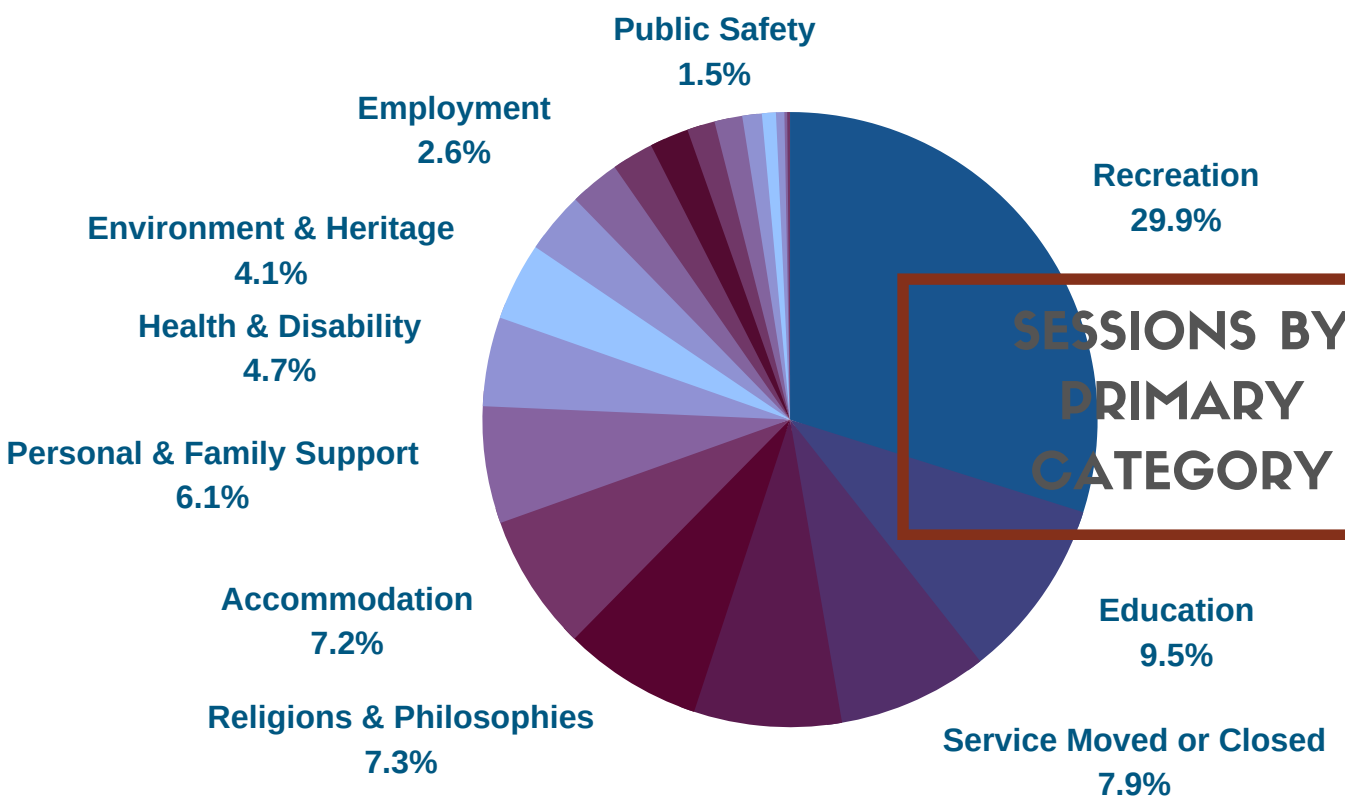

PORT ADELAIDE ENFIELD COUNCIL

WHAT ARE OUR COMMUNITY NEEDS?

18300 SESSIONS

1 JULY 2019 - 30 JUNE 2020

TOP 25 LANDING PAGES:

WHO ARE OUR USERS?